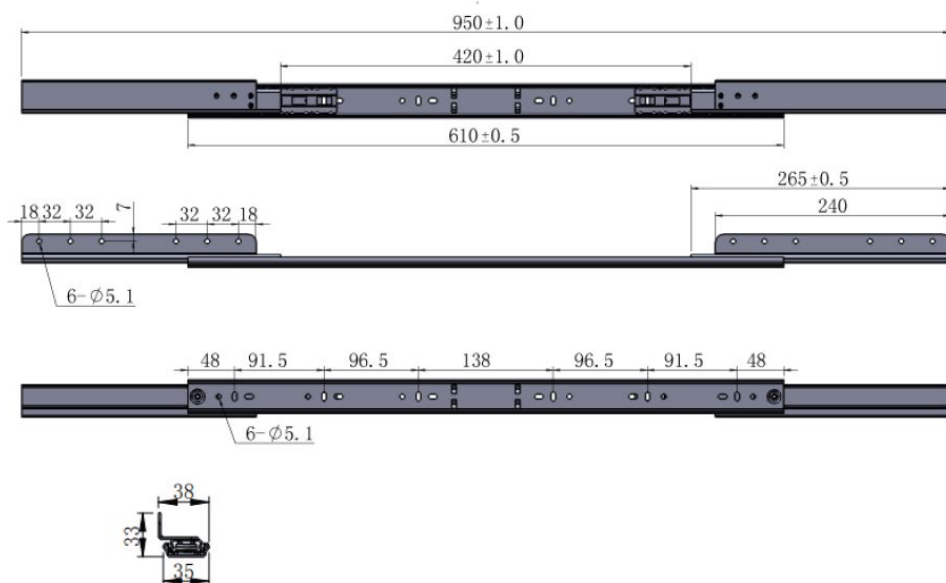

PRODUCT SHEET

Description:

Synchron Slide S 610/420, Opening 420mm, Wing 240mm, Total Open Length:950mm, Closed Length:610mm, Load Capacity, 60 Kg, Profile Height:35mm, Mounting Height :38mm, Steel, Thickness 1,5mm

Item number:

24.03.531-0

Units	Box	Carton	HS Code	Barcode
Pair	0	10	8302420090	
				5704866088008

SISO A/S

Mileparken 11
DK-2740 Skovlunde
Denmark
VAT: DK 24786013

Phone +45 45 830 900

www.siso.dk
siso@siso.dk